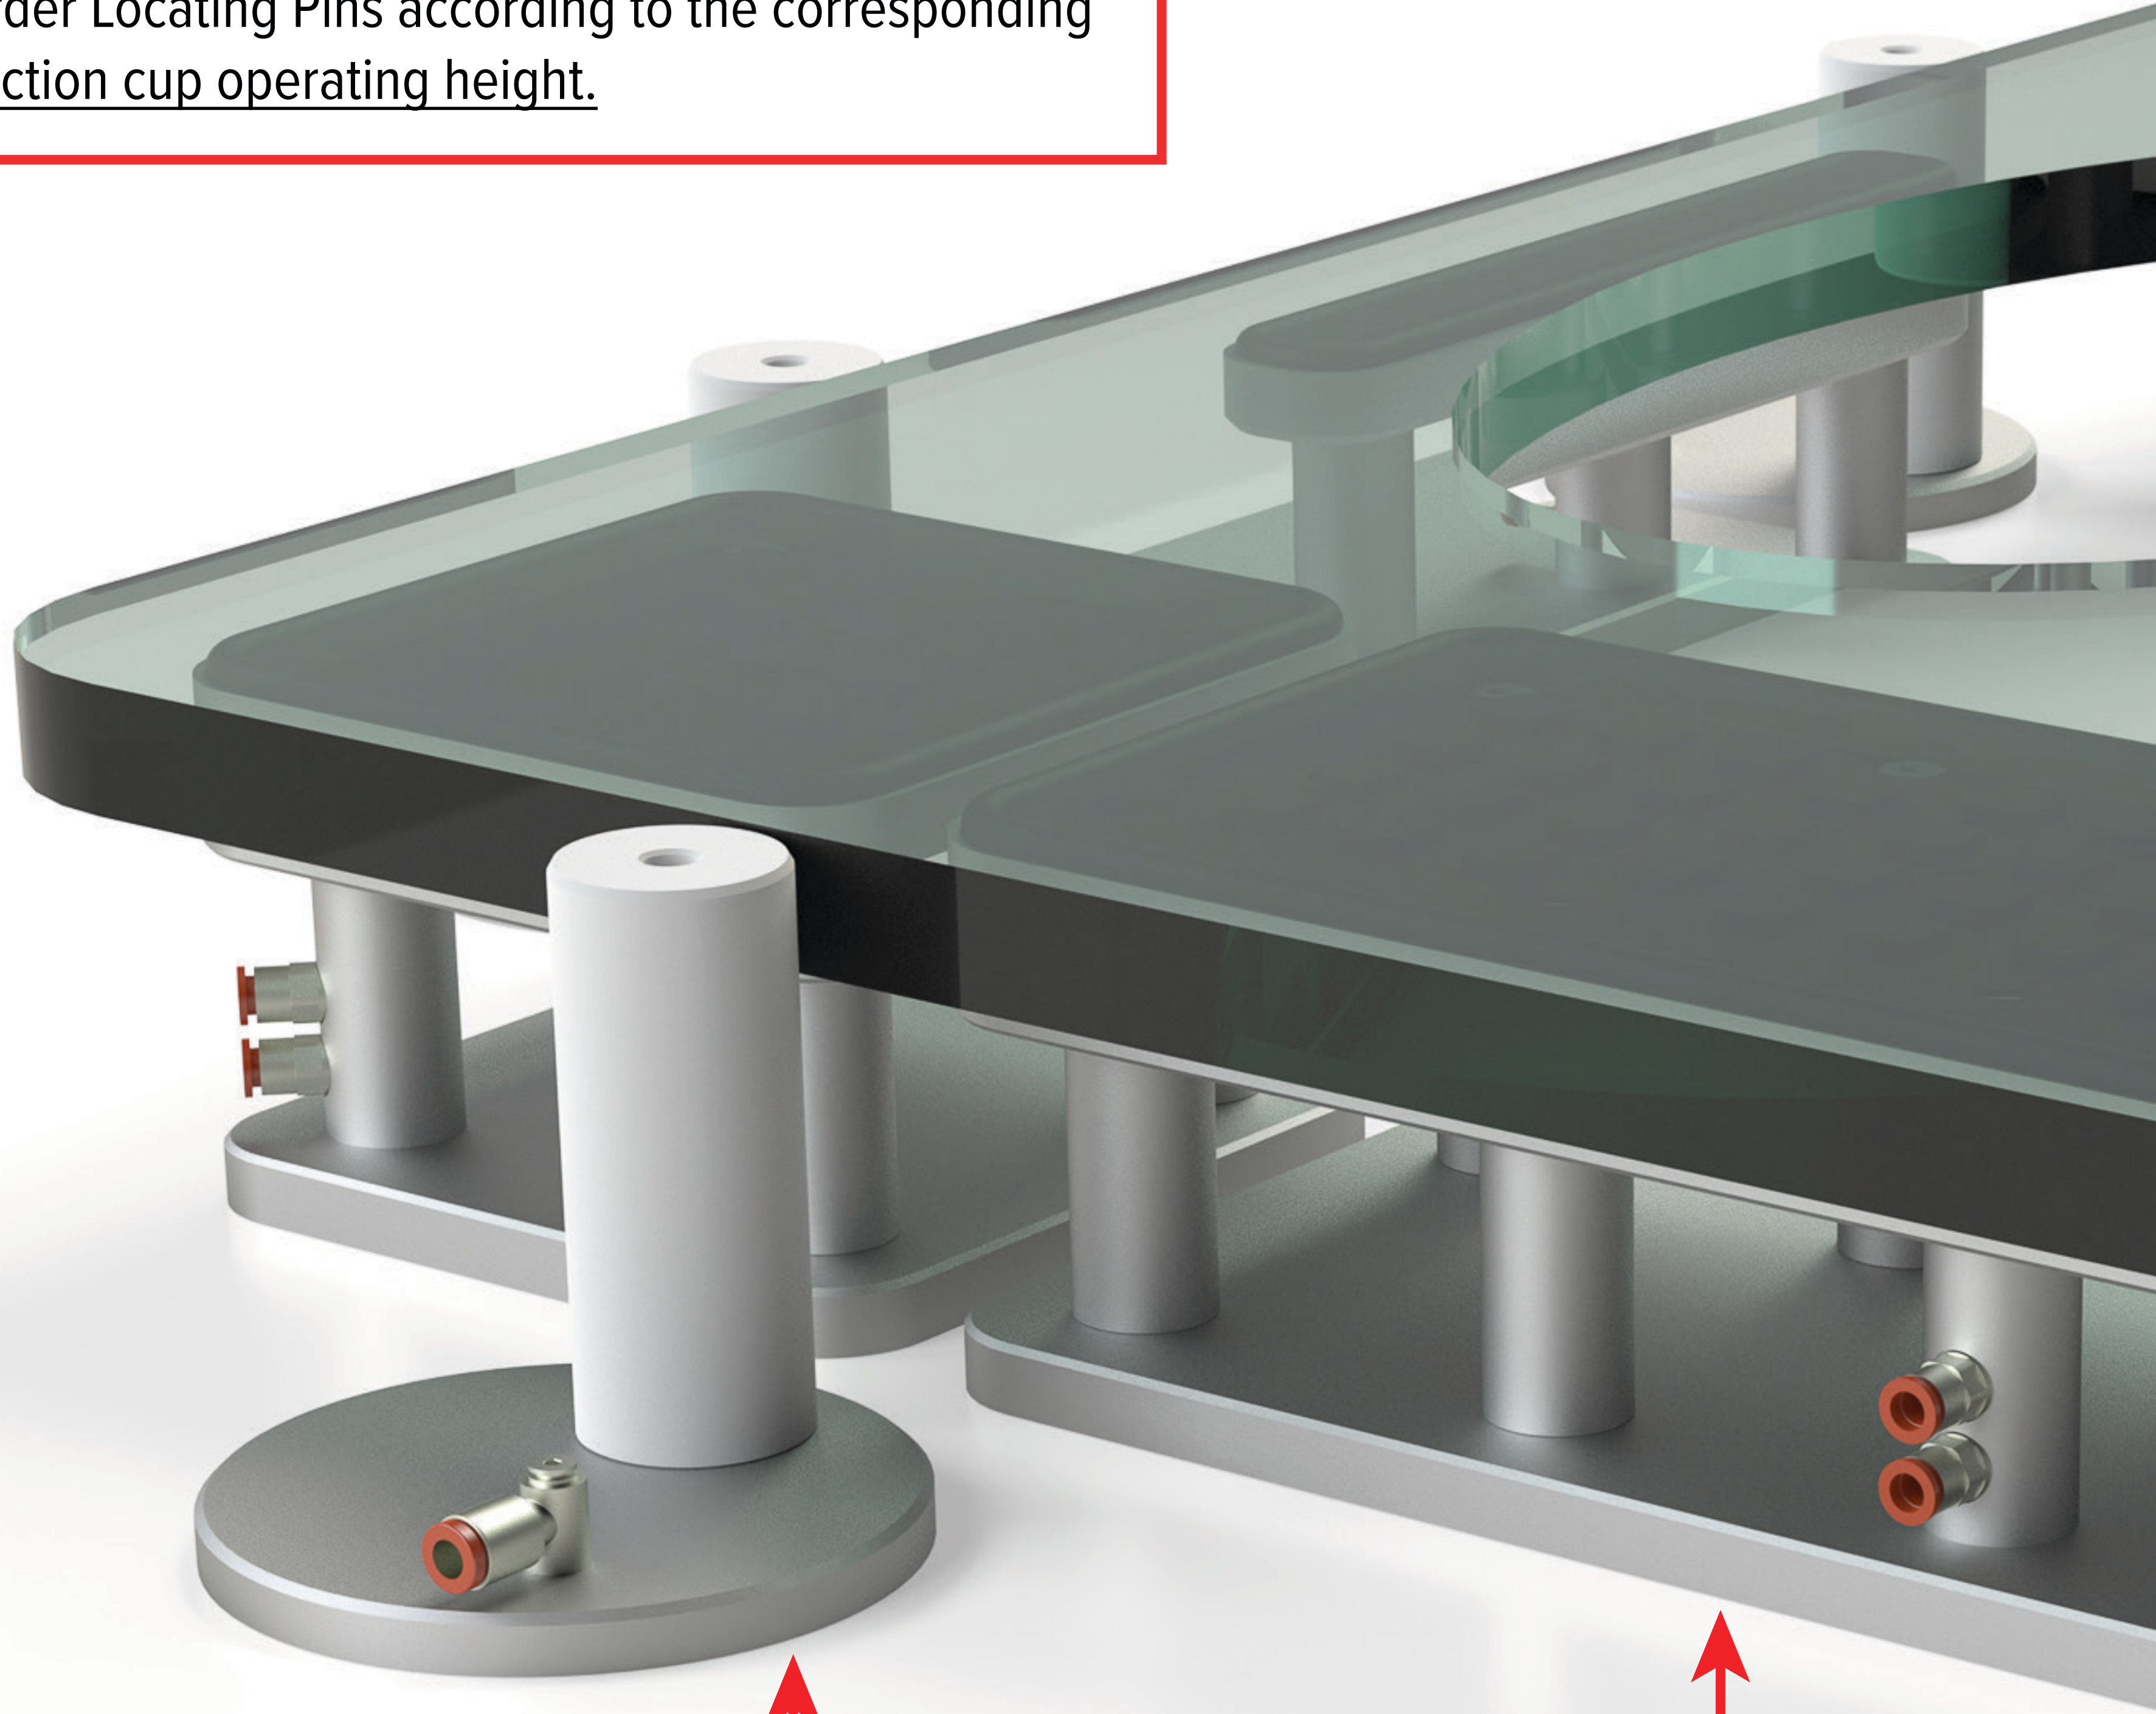

COMPATABLE HEIGHTS

Order Locating Pins according to the corresponding suction cup operating height.

LOCATING PIN

For 105 mm Height

SUCTION CUP

105 mm Height