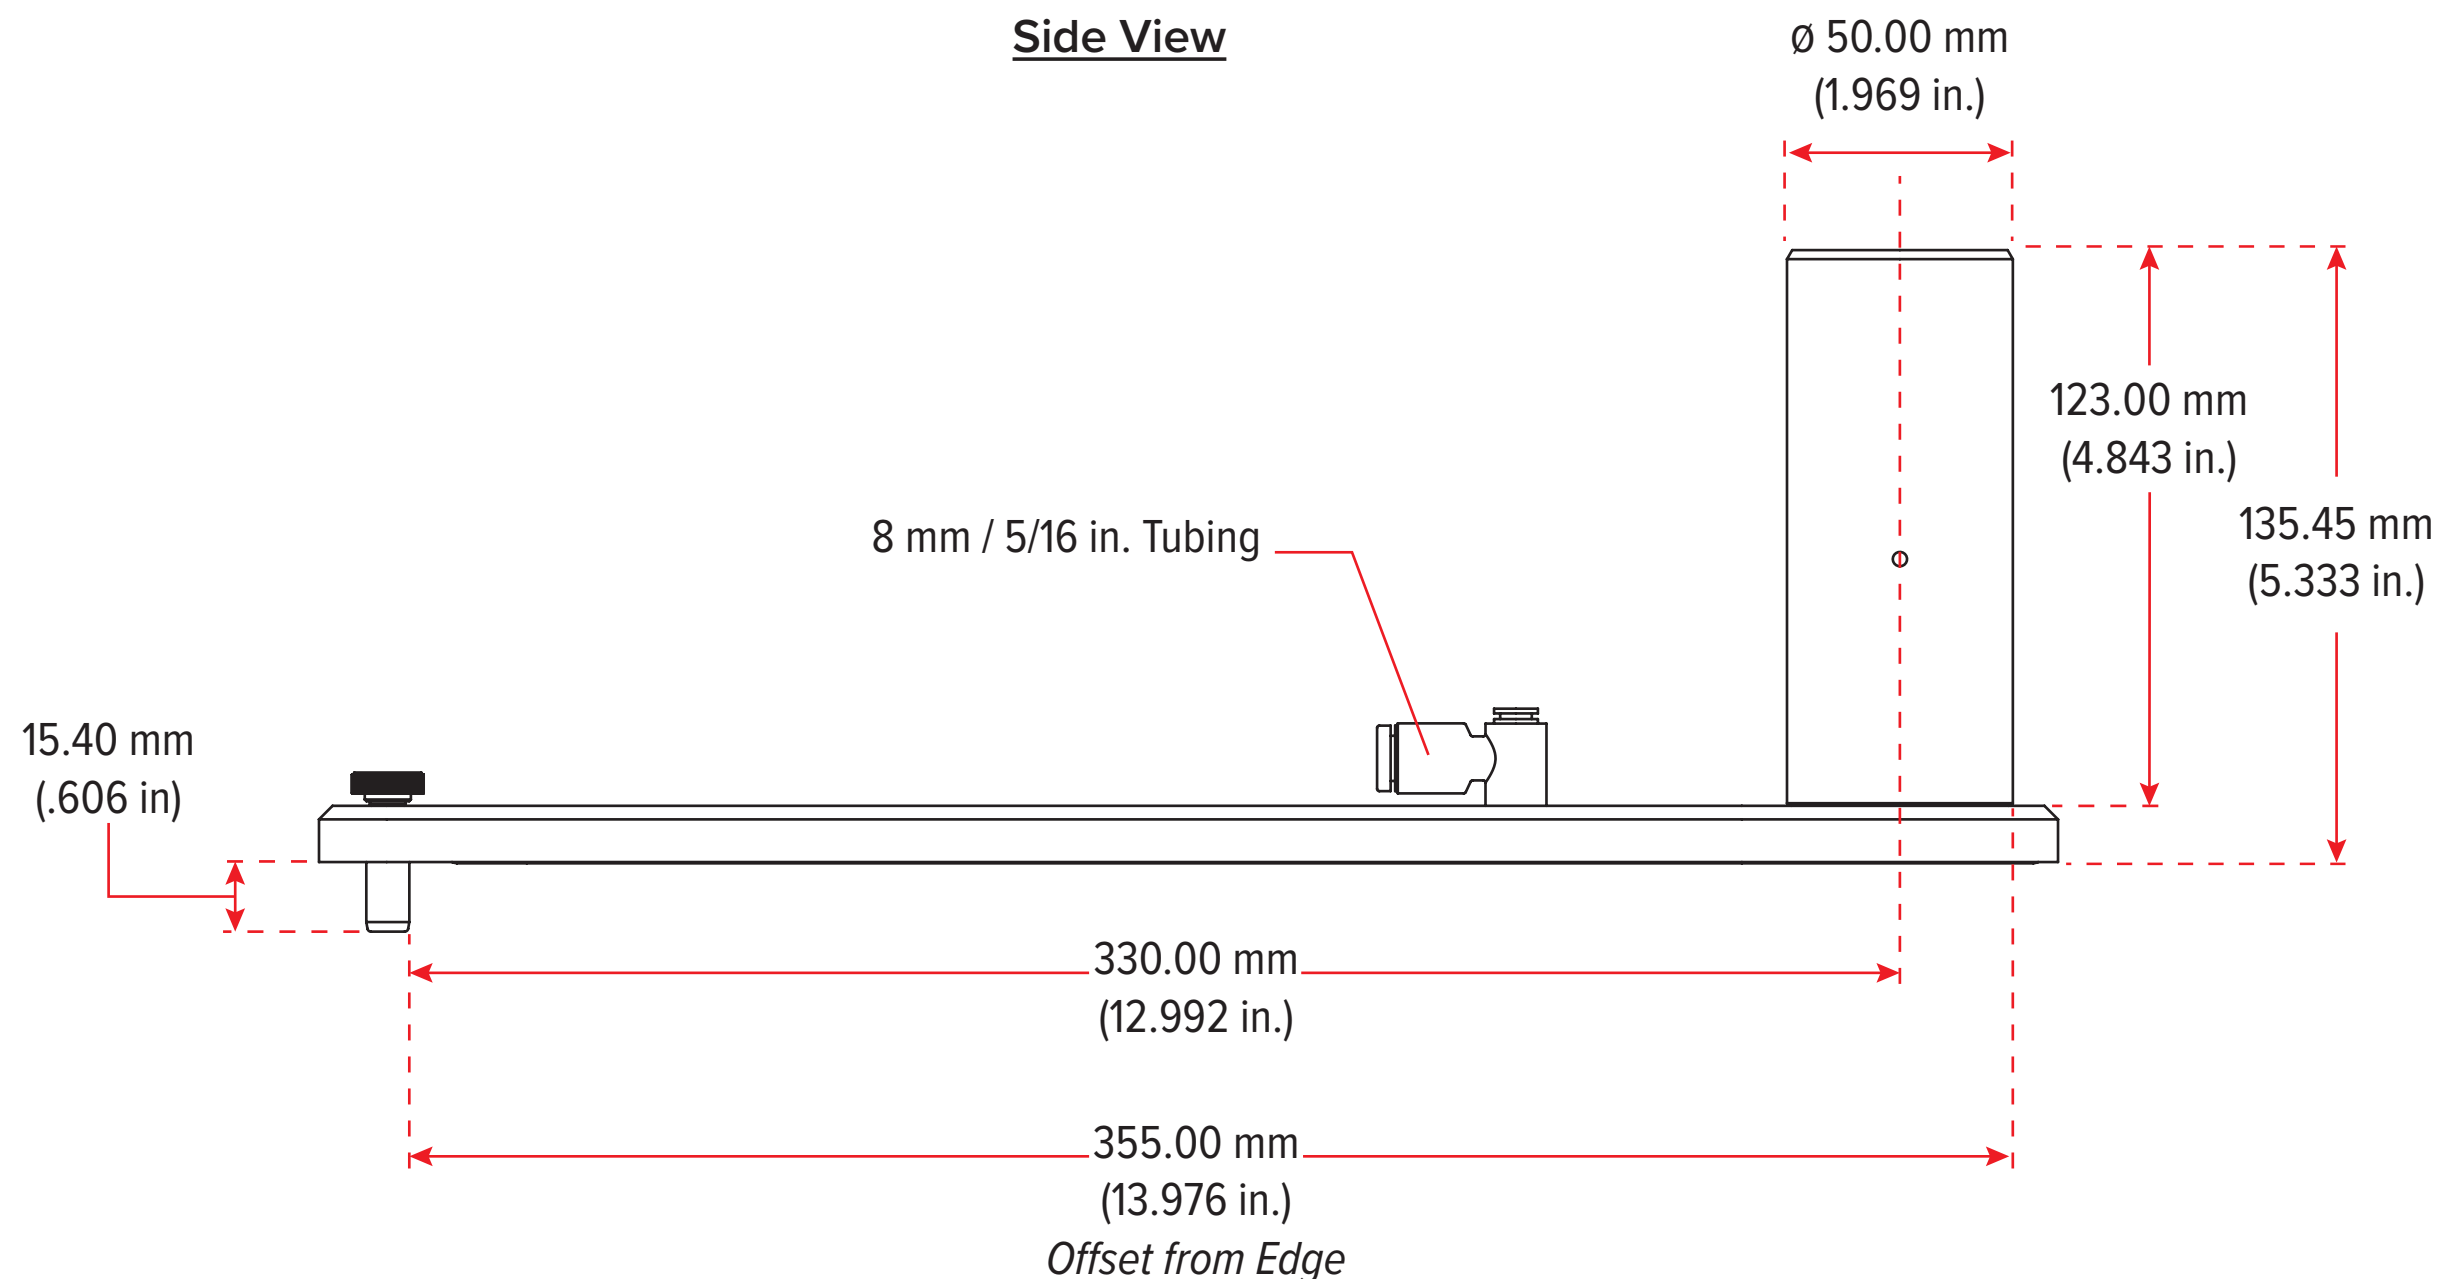

# 50 mm Edge Locating Pin EL

11-402-02-105

Side View

Bottom View