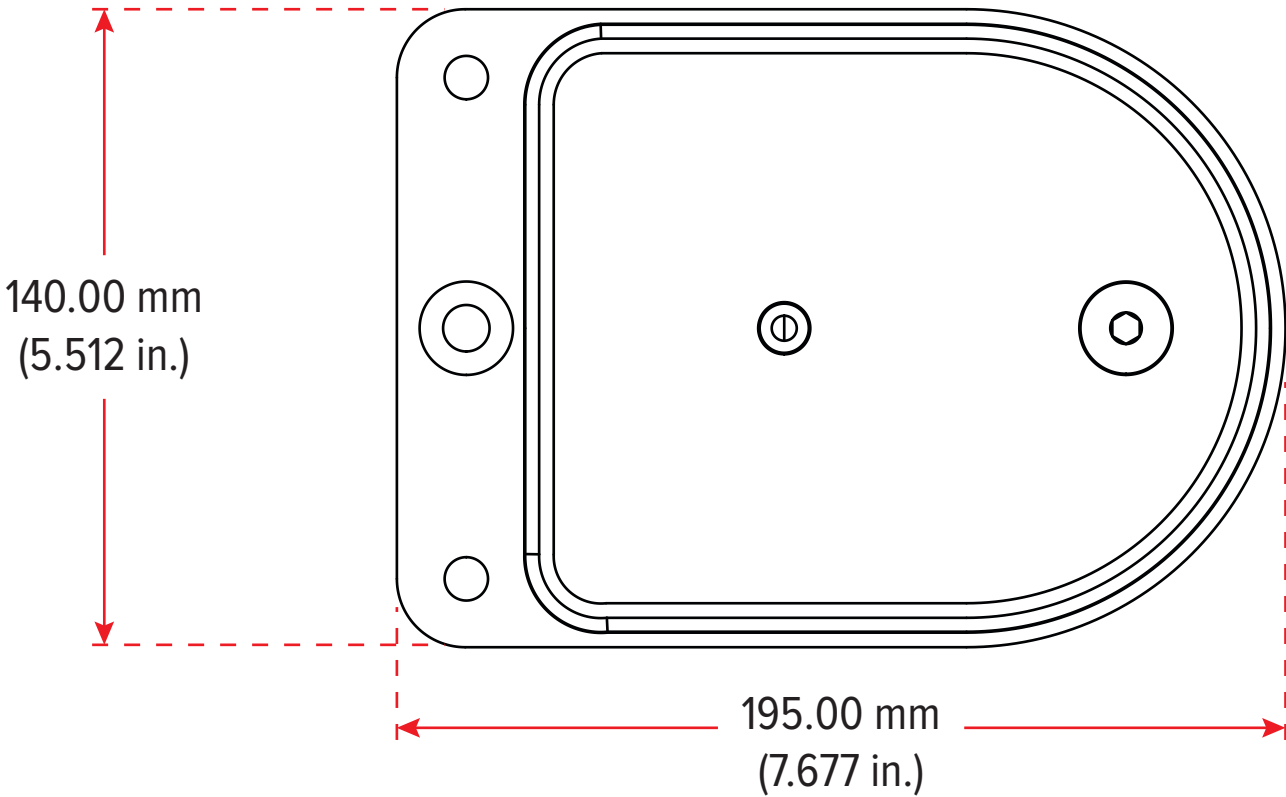

BLICK INDUSTRIES

26 mm Edge Locating Pin

11-401-02-105

Bottom View

Side View