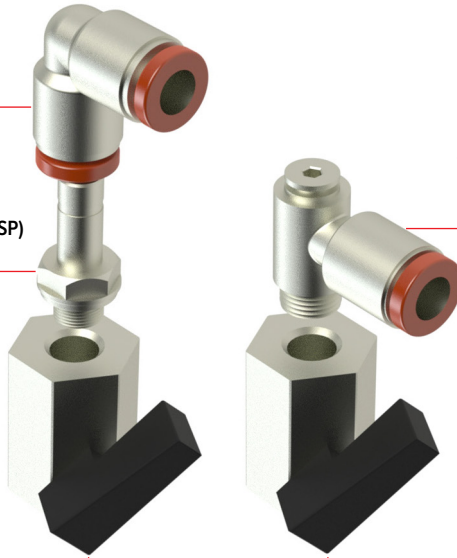

## Intermac Manifolds

Elbow Adaptor

Orientable "L"

Elbow Fitting (8 mm)  
Part #: 53-2004004

Adaptor (8 mm x 1/8" BSP)  
Part #: 53-2006009

Orientable "L" Fitting  
(8 mm x 1/8" BSP)  
Part #: 53-2014006

Mini Ball Valve (1/8" BSP)  
Part #: 53-405125