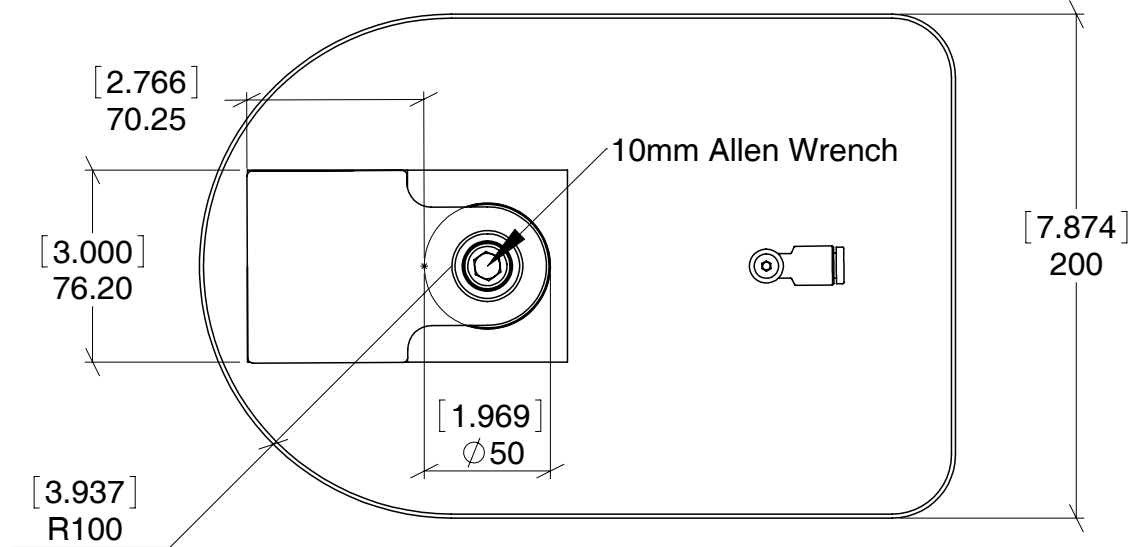

Clamping Range:
1.2 - 4cm
[0.47 - 1.57"]

<p>BLICK INDUSTRIES 2465 Laguna Canyon Road, Laguna Beach, CA 92651 USA www.blickindustries.com (949) 499-5026, (949) 499-1398 fax</p>		TITLE: Large Mechanical Clamp	
		P/N: 13-102-04	REV 1
<p>PROPRIETARY AND CONFIDENTIAL</p> <p>THE INFORMATION CONTAINED IN THIS DRAWING IS THE SOLE PROPERTY OF BLICK INDUSTRIES. ANY REPRODUCTION IN PART OR AS A WHOLE WITHOUT THE WRITTEN PERMISSION OF BLICK INDUSTRIES IS PROHIBITED.</p>	<p>DATE: 9/21/07</p> <p>DRAWN BY: DW</p>	MATERIAL:	SIZE A