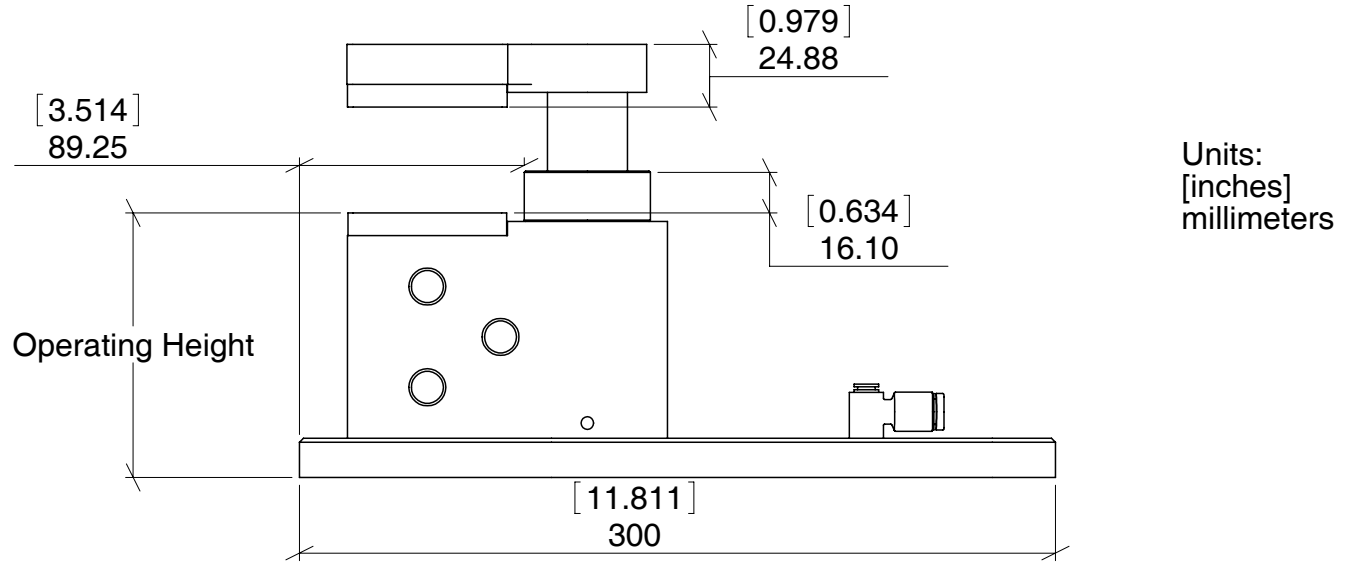

Clamping Range:
1.2 - 4cm
[0.47 - 1.57"]

<p>BLICK INDUSTRIES 2465 Laguna Canyon Road, Laguna Beach, CA 92651 USA www.blickindustries.com (949) 499-5026, (949) 499-1398 fax</p>		TITLE: Large Mechanical Clamp	
		P/N: 13-102-04	REV 1
<p>PROPRIETARY AND CONFIDENTIAL</p> <p>THE INFORMATION CONTAINED IN THIS DRAWING IS THE SOLE PROPERTY OF BLICK INDUSTRIES. ANY REPRODUCTION IN PART OR AS A WHOLE WITHOUT THE WRITTEN PERMISSION OF BLICK INDUSTRIES IS PROHIBITED.</p>	<p>DATE: 9/21/07</p> <p>DRAWN BY: DW</p>	MATERIAL:	SIZE A